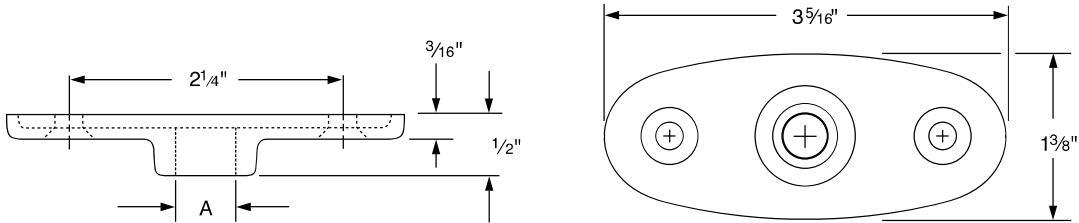

PIPE HANGERS

CEILING FLANGE

**Malleable
Model 3700**

SIZE:

Range: 3/8"

FINISH:

Plain

MATERIAL:

Malleable Iron

FEATURES:

- Structural attachment to support hanger rod from ceiling or a wall

Ceiling Flange: Loads (LBS) • Weights (LBS) • Dimensions (IN)

ITEM CODE 3700	ITEM CODE 3710	ITEM CODE 3720	A ROD SIZE	MAX LOAD	WEIGHT	SCREWS QTY	SCREWS SIZE NO.
3700-0037P	3710-0037EG	3720-0037PC	3/8	180	1.60	2	12