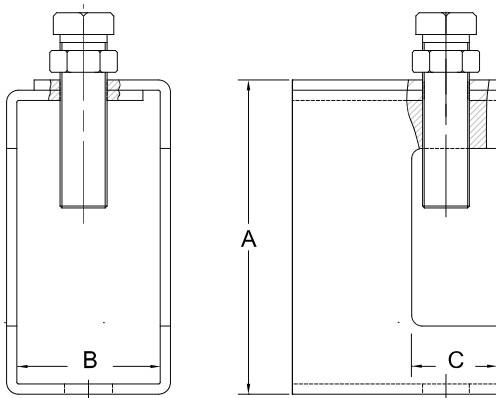

BEAM CLAMP

Box Style Beam Strut Clamp
Model BC10

FINISH:

Electro-Galvanized

Beam Clamp: Weights (LBS) • Dimensions (IN)

ITEM CODE	A	B	C	WEIGHT
BC10-162EG	3 ¹³ / ₁₆	1 ¹⁵ / ₁₆	1 ⁵ / ₃₂	1.77