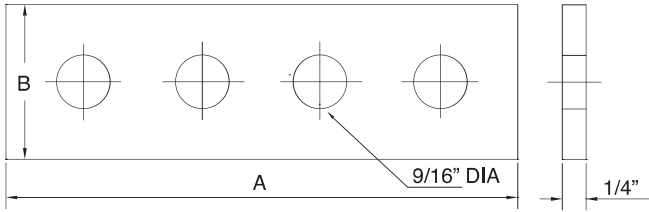

STRUT FITTINGS

STRUT SPLICE PLATE

**Four Hole
Model F23**

FINISH:
Electro-Galvanized

Splice Plate: Weights (LBS) • Dimensions (IN)

ITEM CODE	A	B	WEIGHT
F23-725162EG	7¼	1⅝	0.78