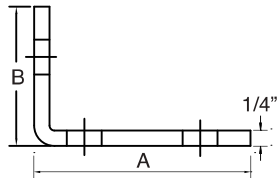

STRUT FITTINGS

90 ANGLE

Three Hole
Model L19 - L21

FINISH:

Electro-Galvanized

90 Angle: Weights (LBS) • Dimensions (IN)

ITEM CODE	A	B	WEIGHT
L19-387187EG	3 ⁷ / ₈	1 ⁷ / ₈	0.58
L20-412162EG	4 ¹ / ₈	1 ⁵ / ₈	0.58
L21-350250EG	3 ¹ / ₂	2 ¹ / ₂	0.58