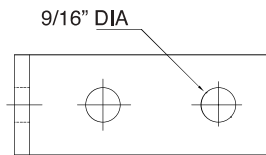

STRUT FITTINGS

90 ANGLE

Three Hole
Model L19 - L21

FINISH:

Electro-Galvanized

90 Angle: Weights (LBS) • Dimensions (IN)

ITEM CODE	A	B	WEIGHT
L19-387187EG	3 ⁷ / ₈	1 ⁷ / ₈	0.58
L20-412162EG	4 ¹ / ₈	1 ⁵ / ₈	0.58
L21-350250EG	3 ¹ / ₂	2 ¹ / ₂	0.58