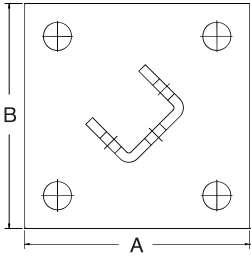

STRUT FITTINGS

POST BASE

Seven Hole
Model P10

FINISH:

Electro-Galvanized

Post Base: Weights (LBS) • Dimensions (IN)

ITEM CODE	A	B	C	WEIGHT
P10-66162EG	6	6	1 5/8	3.15