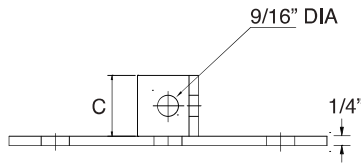

STRUT FITTINGS

POST BASE

Seven Hole
Model P10

FINISH:

Electro-Galvanized

Post Base: Weights (LBS) • Dimensions (IN)

ITEM CODE	A	B	C	WEIGHT
P10-66162EG	6	6	1 5/8	3.15