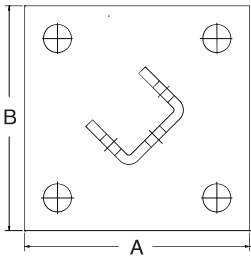

STRUT FITTINGS

Post Base

Ten Hole
Model P11

FINISH:

Electro-Galvanized

Post Base: Weights (LBS) • Dimensions (IN)

| ITEM CODE | A | B | C | WEIGHT |
|-------------|---|---|----|--------|
| P11-66350EG | 6 | 6 | 3½ | 3.80 |