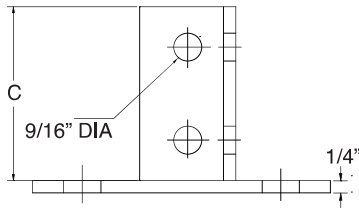

STRUT FITTINGS

Post Base

Ten Hole
Model P11

FINISH:

Electro-Galvanized

Post Base: Weights (LBS) • Dimensions (IN)

| ITEM CODE | A | B | C | WEIGHT |
|-------------|---|---|----|--------|
| P11-66350EG | 6 | 6 | 3½ | 3.80 |