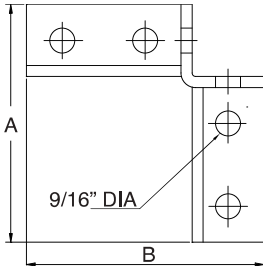

STRUT FITTINGS

DOUBLE GUSSET CONNECTOR

Eight Hole
Model W23

FINISH:
Electro-Galvanized

Corner: Weights (LBS) • Dimensions (IN)

ITEM CODE	A	B	C	WEIGHT
W23-537537EG	5 ³ / ₈	5 ³ / ₈	3 ³ / ₄	2.17