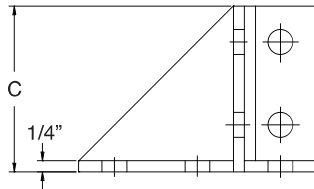

STRUT FITTINGS

DOUBLE GUSSET CONNECTOR

Eight Hole
Model W23

FINISH:
Electro-Galvanized

Corner: Weights (LBS) • Dimensions (IN)

ITEM CODE	A	B	C	WEIGHT
W23-537537EG	5 ³ / ₈	5 ³ / ₈	3 ³ / ₄	2.17