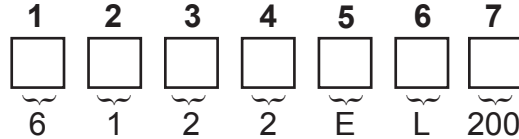

## CODE NUMBER SYSTEM

1 SERIES STYLE	CODE
WAFER	5
LUG	6

2 BODY	CODE
DUCTILE IRON	1

3 DISC/STEM	CODE
DUCTILE IRON / 410 SS	1
ALUMINUM BRONZE / 410 SS	2
316 SS / 329 SS	3
316 SS / 316 SS (1)	4

4 PRESSURE	CODE
150 PSI (5)	1
200 PSI	2
250 PSI (3)	3